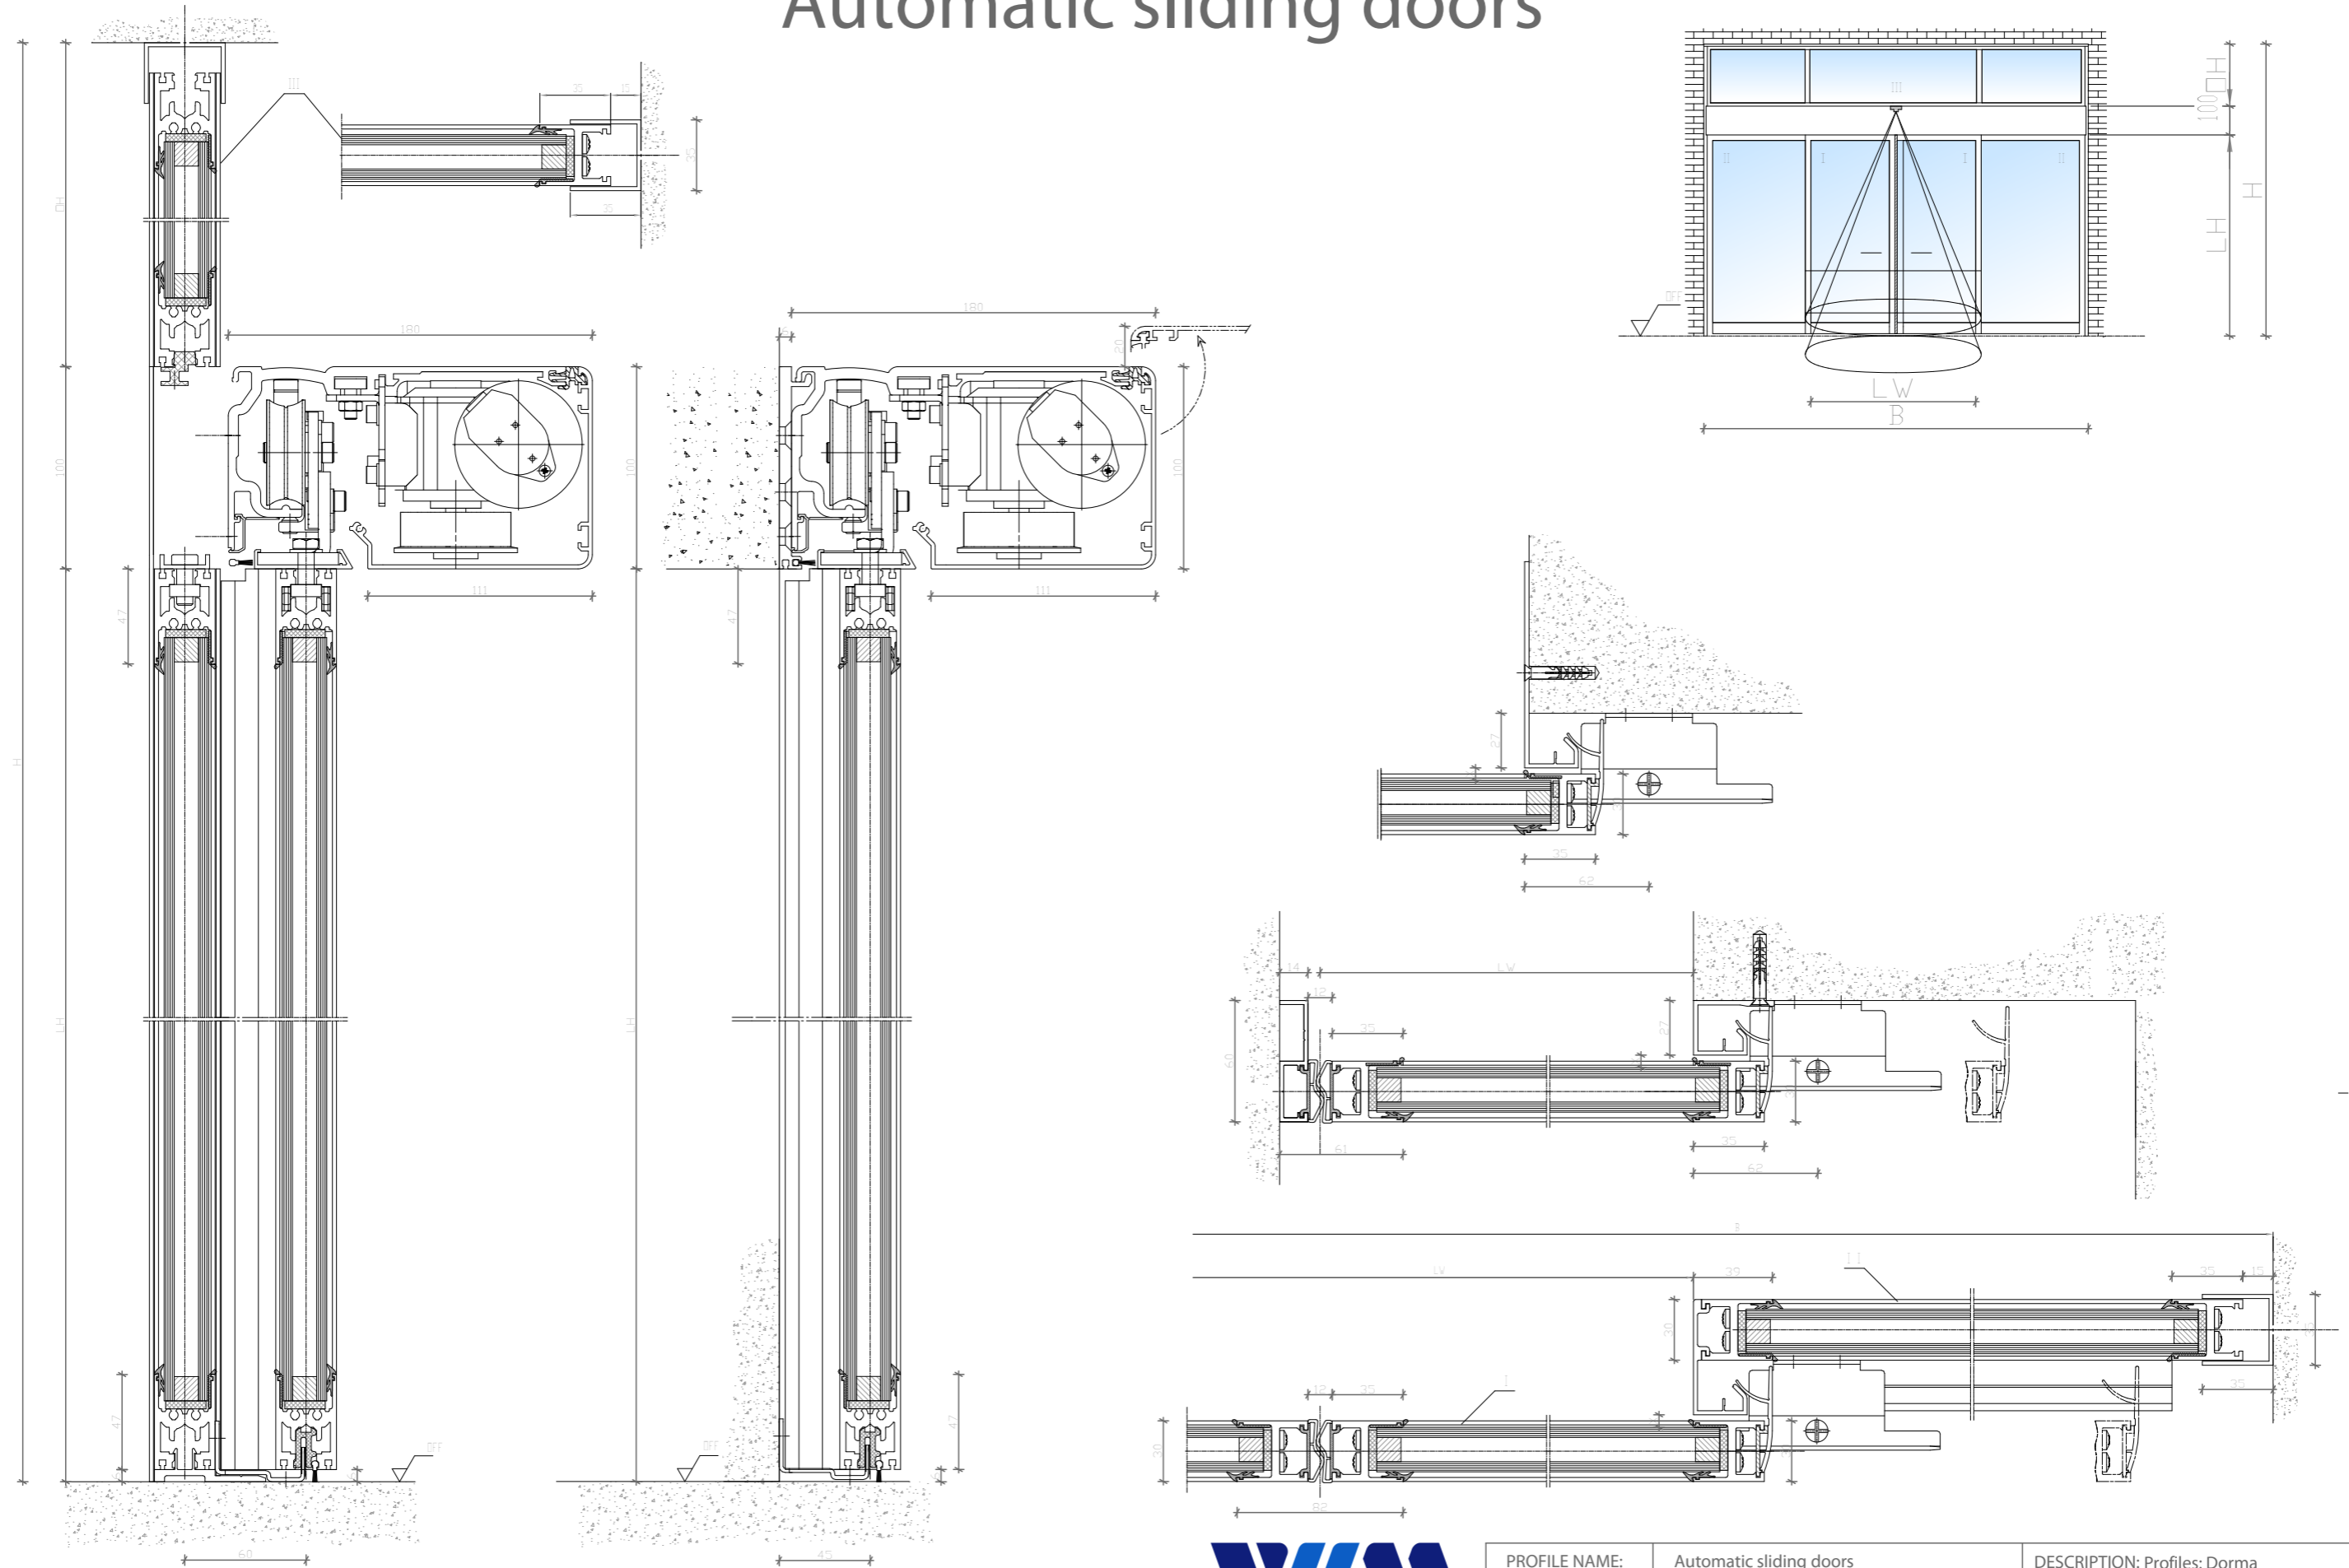

# Automatic sliding doors

PROFILE NAME:	Automatic sliding doors	DESCRIPTION: Profiles: Dorma Electroengine: Dorma
MATERIAL:	Aluminium	
LAYOUT ID:	Sections, details	
DRAWING SCALE:		