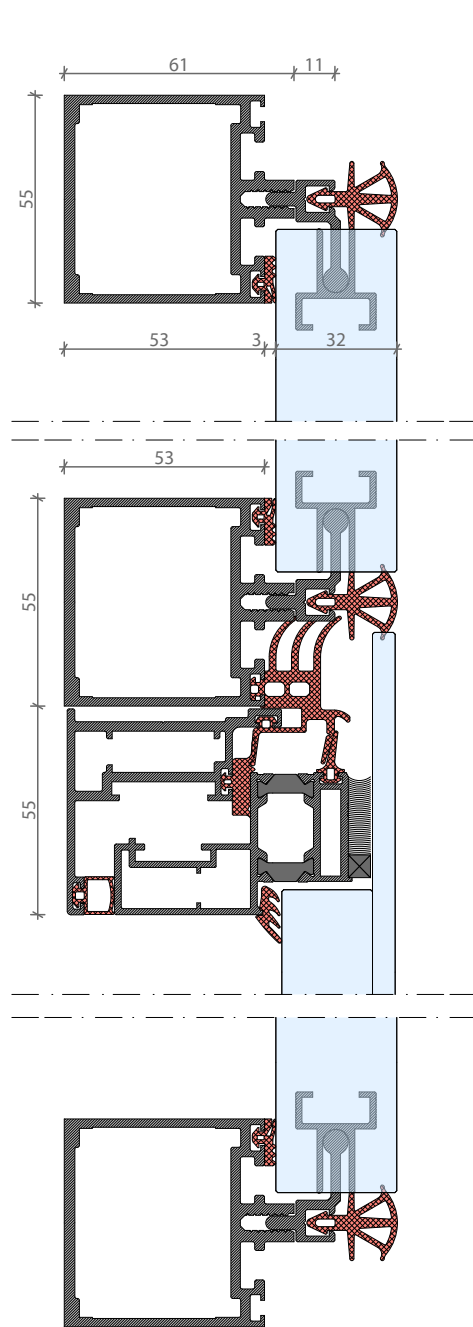

M6 structural facade

Njegoševa bb / Sport center Nikšić / Montenegro
Phone: +382 40 243 548 Mobile phone: +382 69 290 541
info@vhmontenegro.com

PROFILE NAME:	M6	DESCRIPTION: Profile: Alumil Color: RAL/Wood natural color Hardware: Fapim Glass: Guardian
MATERIAL:	Aluminium	
LAYOUT ID:	Section details	
DRAWING SCALE:	1:5	

M6 structural facade

* Vertical section details

* Horizontal section details

PROFILE NAME:	M6	DESCRIPTION: Profile: Alumil Color: RAL/Wood natural color Hardware: Fapim Glass: Guardian
MATERIAL:	Aluminium	
LAYOUT ID:	Section details	
DRAWING SCALE:	1:2	