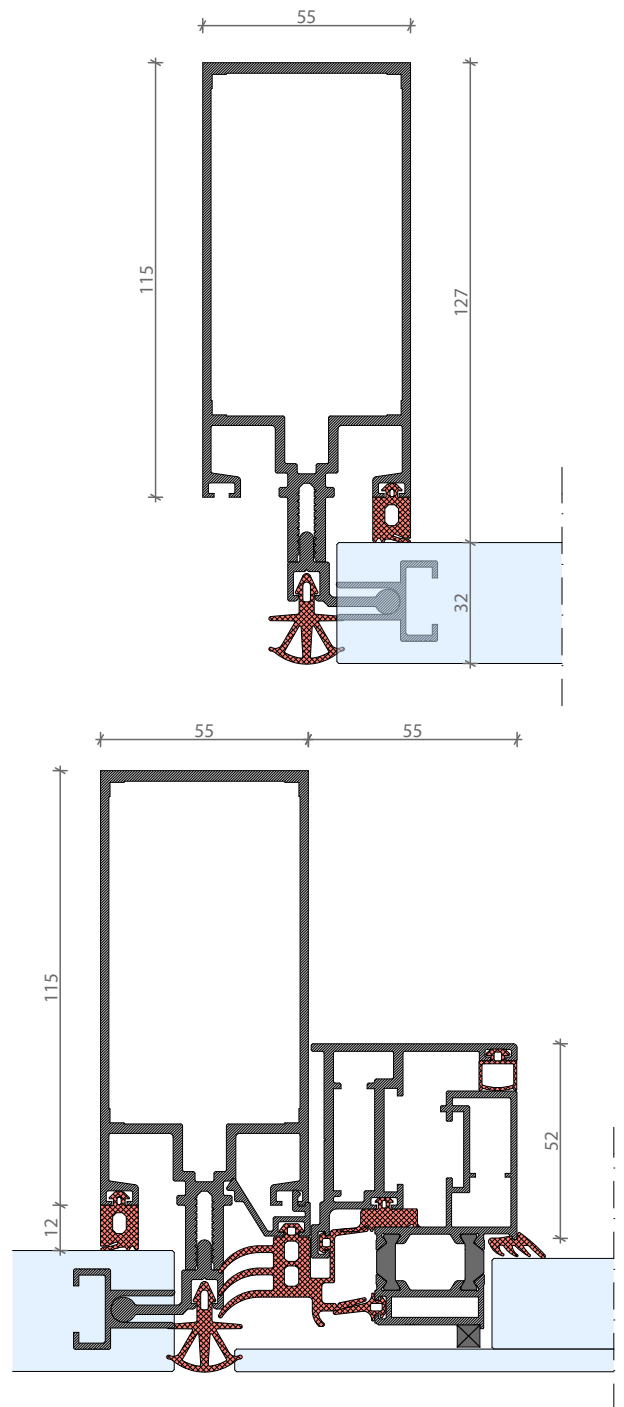

M6 structural facade

Njegoševa bb / Sport center Nikšić / Montenegro
Phone: +382 40 243 548 Mobile phone: +382 69 290 541
info@vhmontenegro.com

PROFILE NAME:	M6	DESCRIPTION: Profile: Alumil Color: RAL/Wood natural color Hardware: Fapim Glass: Guardian
MATERIAL:	Aluminium	
LAYOUT ID:	Section details	
DRAWING SCALE:	1:5	

M6 structural facade

* Vertical section details

* Horizontal section details

PROFILE NAME:	M6	DESCRIPTION: Profile: Alumil Color: RAL/Wood natural color Hardware: Fapim Glass: Guardian
MATERIAL:	Aluminium	
LAYOUT ID:	Section details	
DRAWING SCALE:	1:2	