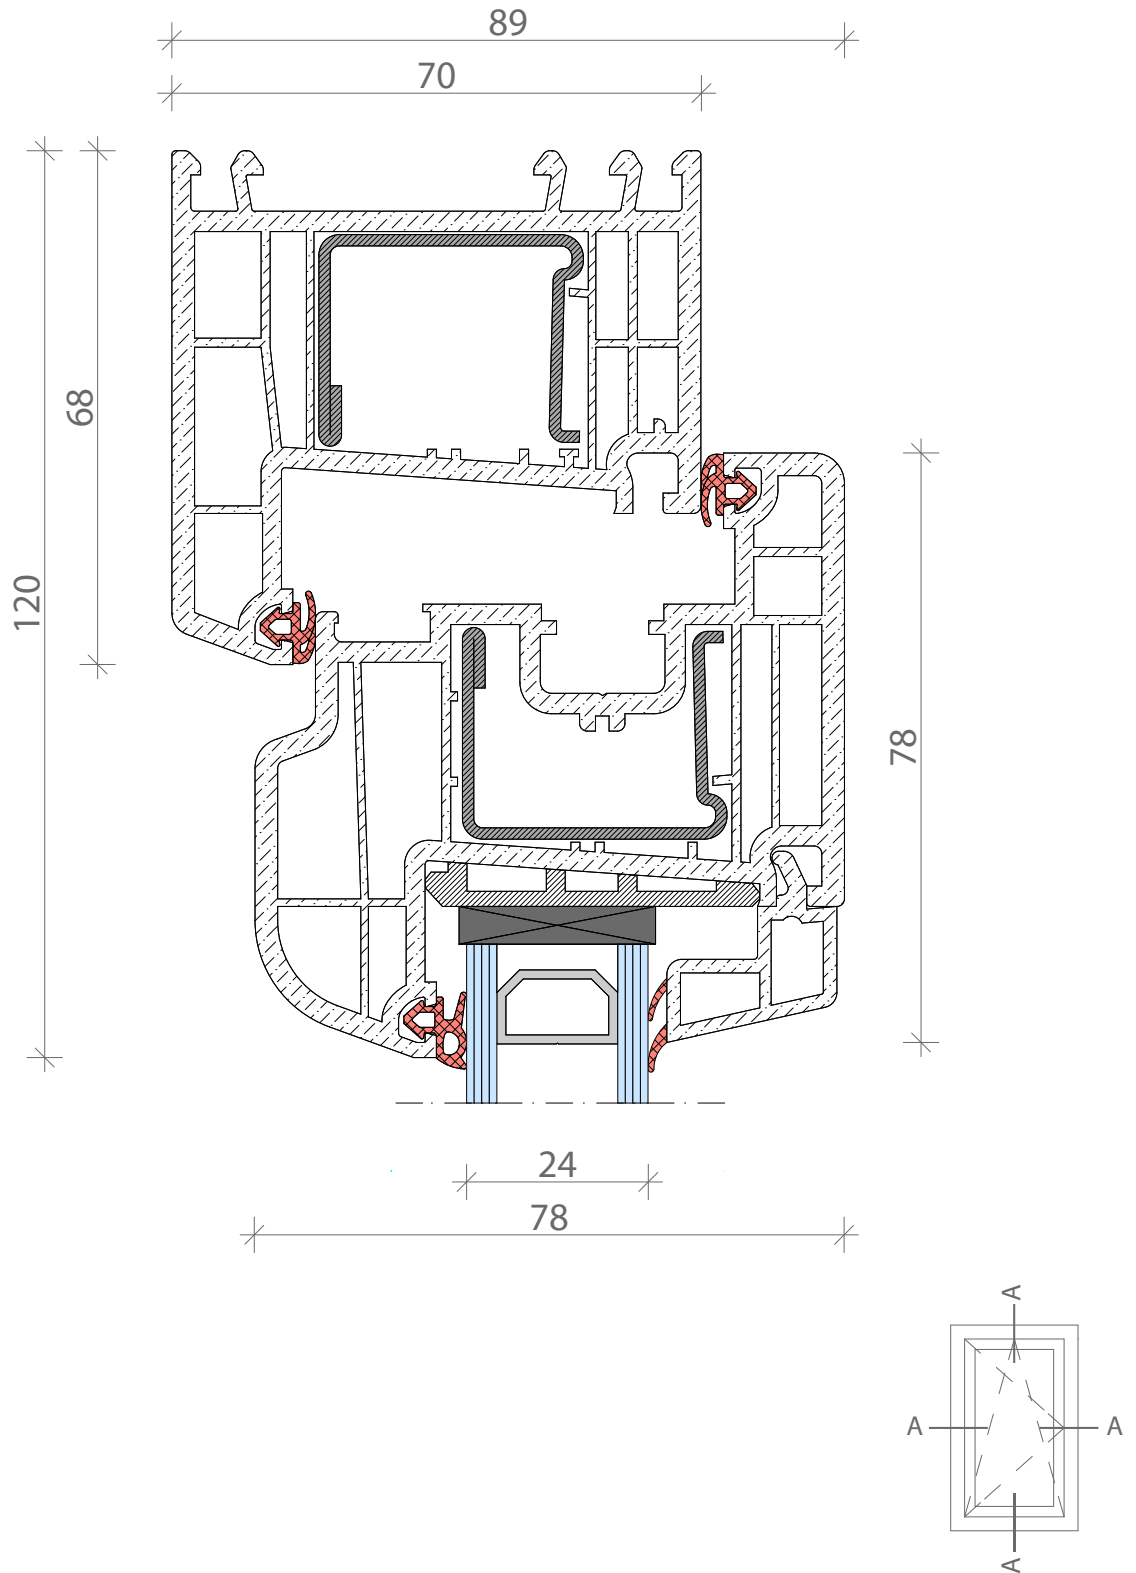

Brilliant

PROFILE NAME:	Brilliant	DESCRIPTION: Profile: Rehau Hardware: Wink Haus activePilot Glass: Guardian
MATERIAL:	PVC	
LAYOUT ID:	Section A	
DRAWING SCALE:	1:1	

Euro Design

Njegoševa bb / Sport center Nikšić / Montenegro
 Phone: +382 40 243 548 Mobile phone: +382 69 290 541
 info@vhmontenegro.com

PROFILE NAME:	Euro Design	DESCRIPTION: Profile: Rehau Hardware: Wink Haus activePilot Glass: Guardian
MATERIAL:	PVC	
LAYOUT ID:	Section A	
DRAWING SCALE:	1:1	

Geneo MD

Njegoševa bb / Sport center Nikšić / Montenegro
 Phone: +382 40 243 548 Mobile phone: +382 69 290 541
 info@vhmontenegro.com

PROFILE NAME:	Geneo MD	DESCRIPTION: Profile: Rehau Hardware: Wink Haus activePilot Glass: Guardian
MATERIAL:	PVC	
LAYOUT ID:	Section A	
DRAWING SCALE:	1:1	