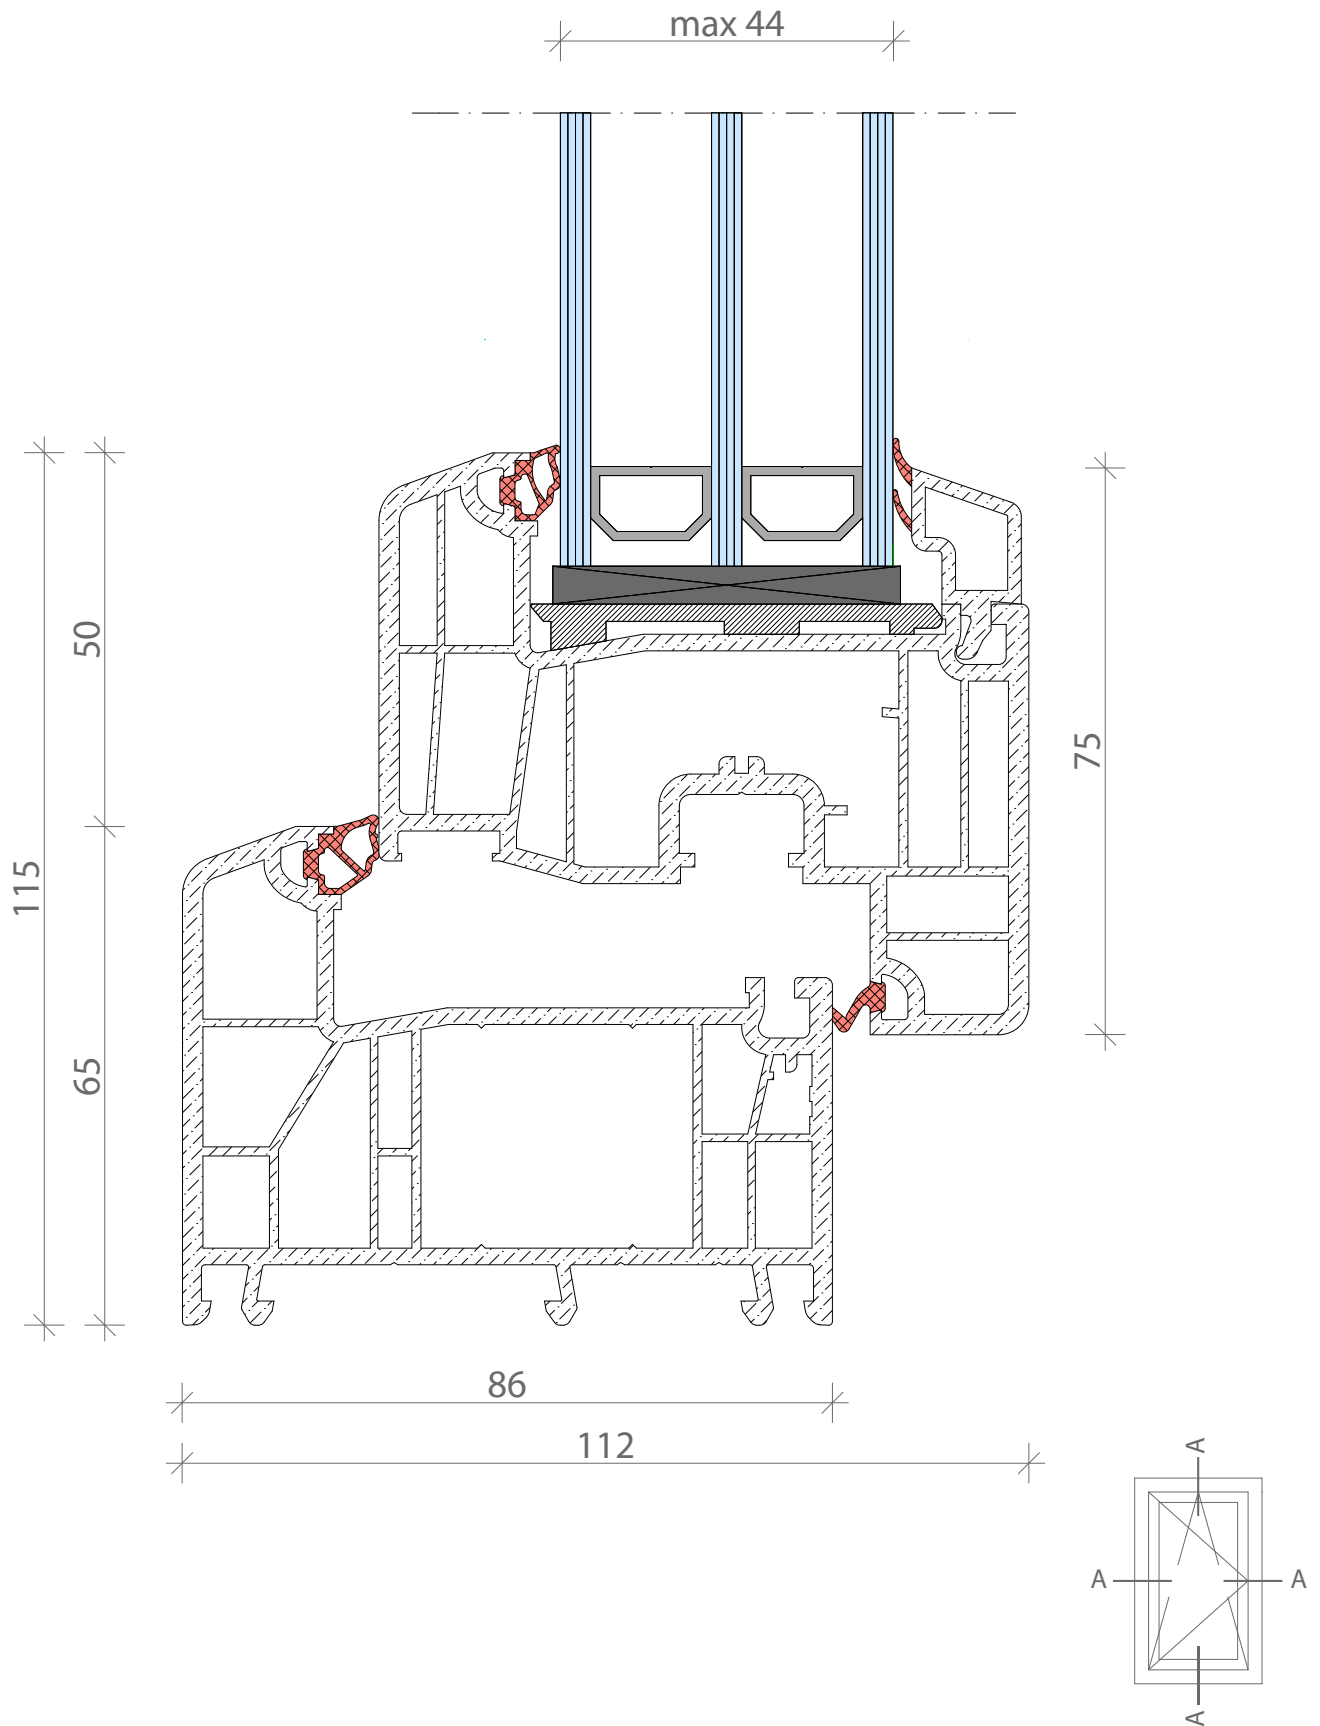

Brilliant

PROFILE NAME:	Brilliant	DESCRIPTION: Profile: Rehau Hardware: Wink Haus activePilot Glass: Guardian
MATERIAL:	PVC	
LAYOUT ID:	Section A	
DRAWING SCALE:	1:1	

Euro Design

Njegoševa bb / Sport center Nikšić / Montenegro
 Phone: +382 40 243 548 Mobile phone: +382 69 290 541
 info@vhmontenegro.com

PROFILE NAME:	Euro Design	DESCRIPTION: Profile: Rehau Hardware: Wink Haus activePilot Glass: Guardian
MATERIAL:	PVC	
LAYOUT ID:	Section A	
DRAWING SCALE:	1:1	

Geneo MD

Njegoševa bb / Sport center Nikšić / Montenegro
 Phone: +382 40 243 548 Mobile phone: +382 69 290 541
 info@vhmontenegro.com

PROFILE NAME:	Geneo MD	DESCRIPTION: Profile: Rehau Hardware: Wink Haus activePilot Glass: Guardian
MATERIAL:	PVC	
LAYOUT ID:	Section A	
DRAWING SCALE:	1:1	