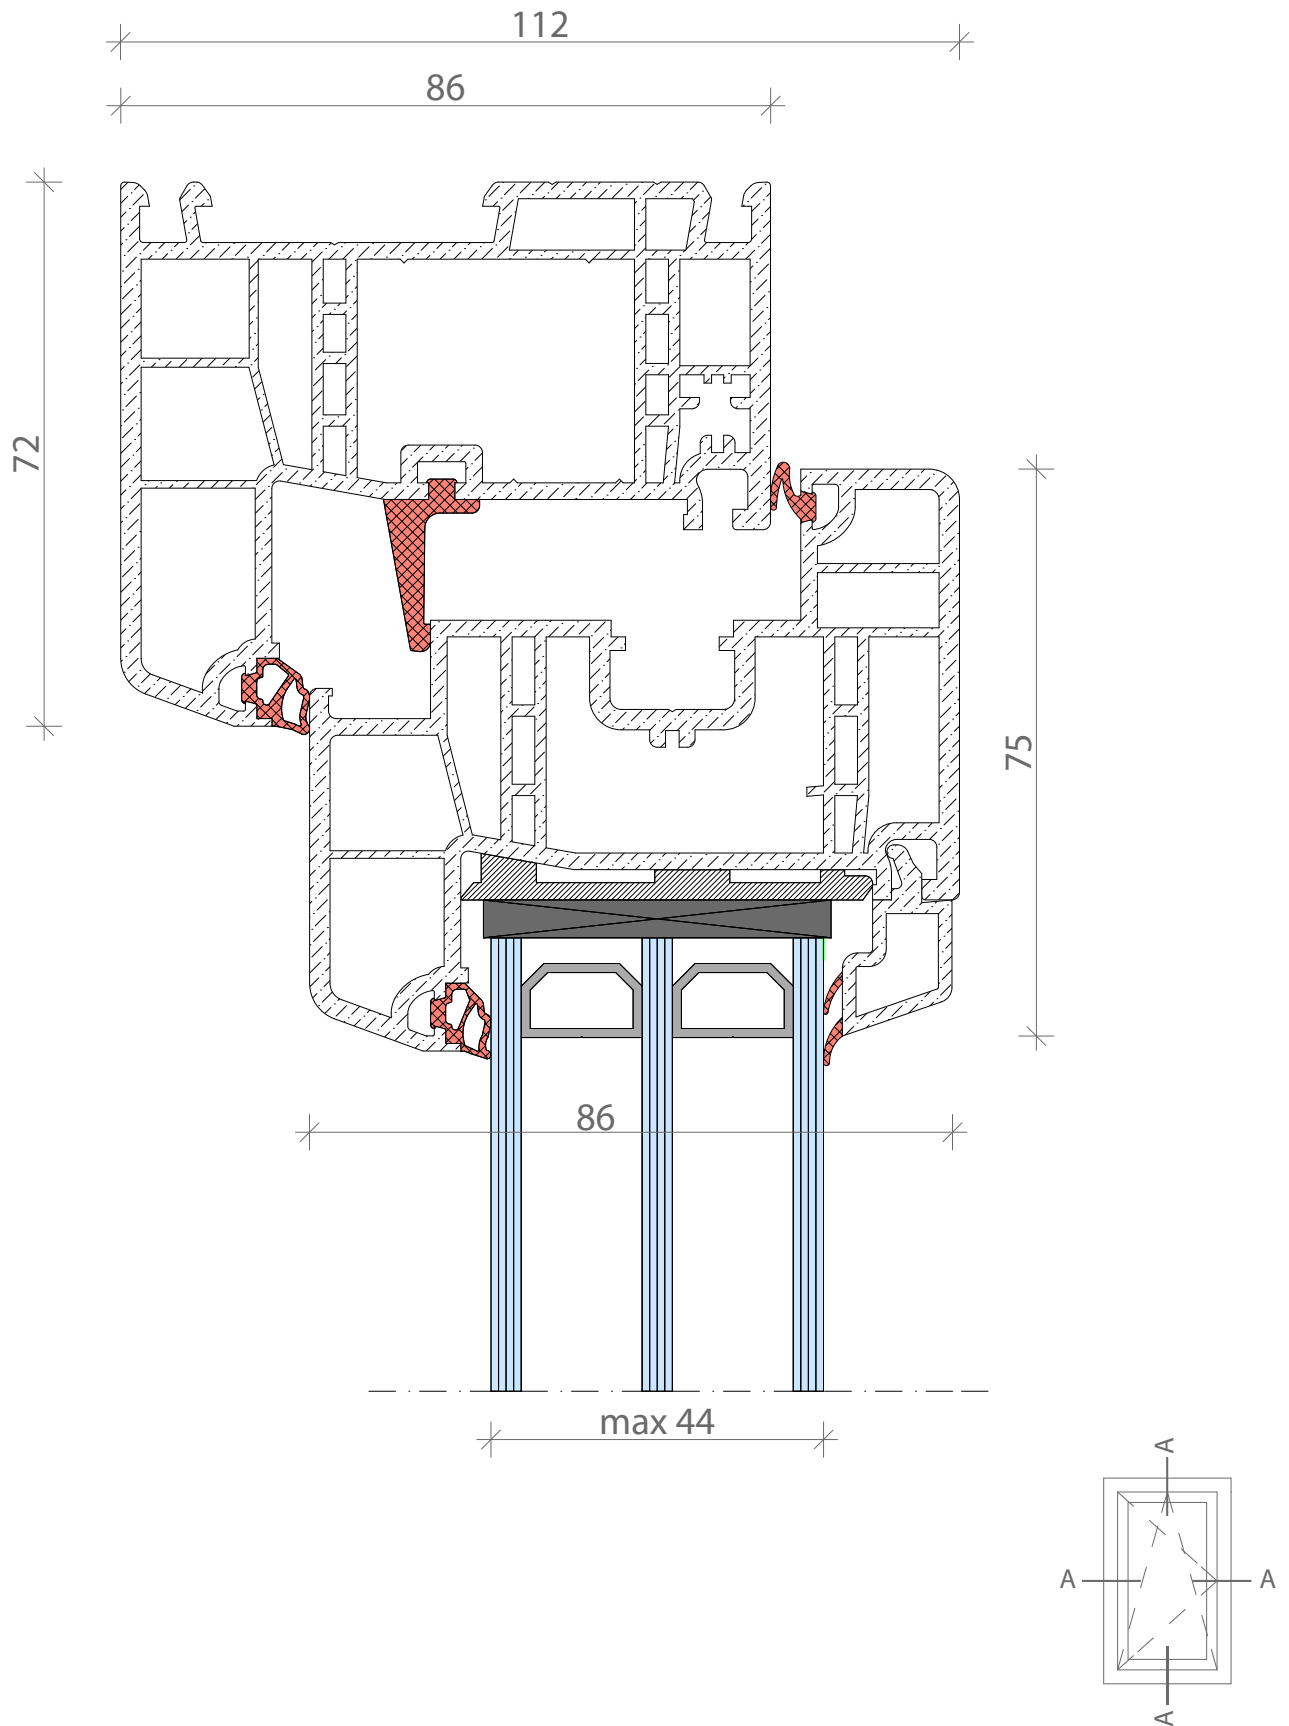

Brilliant

PROFILE NAME:	Brilliant	DESCRIPTION: Profile: Rehau Hardware: Wink Haus activePilot Glass: Guardian
MATERIAL:	PVC	
LAYOUT ID:	Section A	
DRAWING SCALE:	1:1	

Euro Design

Njegoševa bb / Sport center Nikšić / Montenegro
 Phone: +382 40 243 548 Mobile phone: +382 69 290 541
 info@vhmontenegro.com

PROFILE NAME:	Euro Design	DESCRIPTION: Profile: Rehau Hardware: Wink Haus activePilot Glass: Guardian
MATERIAL:	PVC	
LAYOUT ID:	Section A	
DRAWING SCALE:	1:1	

Geneo MD

Njegoševa bb / Sport center Nikšić / Montenegro
 Phone: +382 40 243 548 Mobile phone: +382 69 290 541
 info@vhmontenegro.com

PROFILE NAME:	Geneo MD	DESCRIPTION: Profile: Rehau Hardware: Wink Haus activePilot Glass: Guardian
MATERIAL:	PVC	
LAYOUT ID:	Section A	
DRAWING SCALE:	1:1	